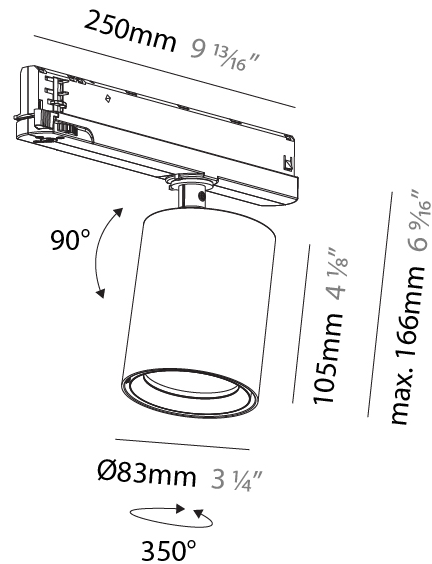

GENERAL

Series: Centriq
Subseries: Centriq In
Brand: Prolicht
Division: Architectural
Mounting Type: Track
Mounting Location: Ceiling
Subcategory: Spots

PHYSICAL

Shape: Cylinder
Diameter (mm): 83
Diameter (in): 3 1/4
Length (mm): 250
Length (in): 9 13/16
Height (mm): 166
Height (in): 6 9/16
Light Distribution: Adjustable / Direct
Weight (kg): 0.87
Fixture Finish: SSR / BKV / CWI / CRY / HAB / UFT / ITA / RUA / FTG / MYG / LOD / PUS / FRO / FUP / KIA / POP / BLS / SPG / MEY / GOH / GUM / CHC / COM / ABZ / JAG / OBR / MOS / ROR
Holder Finish: WHI / BLK
Accent Finish: SSR / BKV / CWI / CRY / HAB / LAG / UFT / ITA / RUA / RUR / MIC / FTG / MYG / TWT / LOD / PUS / FRO / FUP / KIA / POP / BLS / SPG / MEY / GOH / GUM / CHC / COM / ABZ / JAG
Fixture Material: Aluminum

ELECTRICAL

Lamp Type: LED (Zhaga Standard)
Input Wattage (W): 36.2
Total Output Wattage (W): 32.7
Dimming: Non-Dimmable / 0-10V Dimming
Driver Included: Yes
Driver Location: Integrated
Driver Type: Constant Current - 120Vac
Driver Class: Class 2
Input Voltage (V): 120

LED

Number of LEDs: 1
Color Temperature (°K): 2700 / 3000 / 3500 / 4000
Max. Delivered Lumen (lm): 2916 / 3037 / 3166 / 3320
Nominal Lumen (lm): 3471 / 3615 / 3769 / 3952
CRI: >90 CRI
Lamp Life (hrs): 50000

OPTICAL

Reflector: 20 / 32 / 54
Adjustability: Rotational 350°; Tilt 90°

RATINGS AND CERTIFICATIONS

Certified By: CSA Certified to UL and CSA Standards
IP rating: IP20